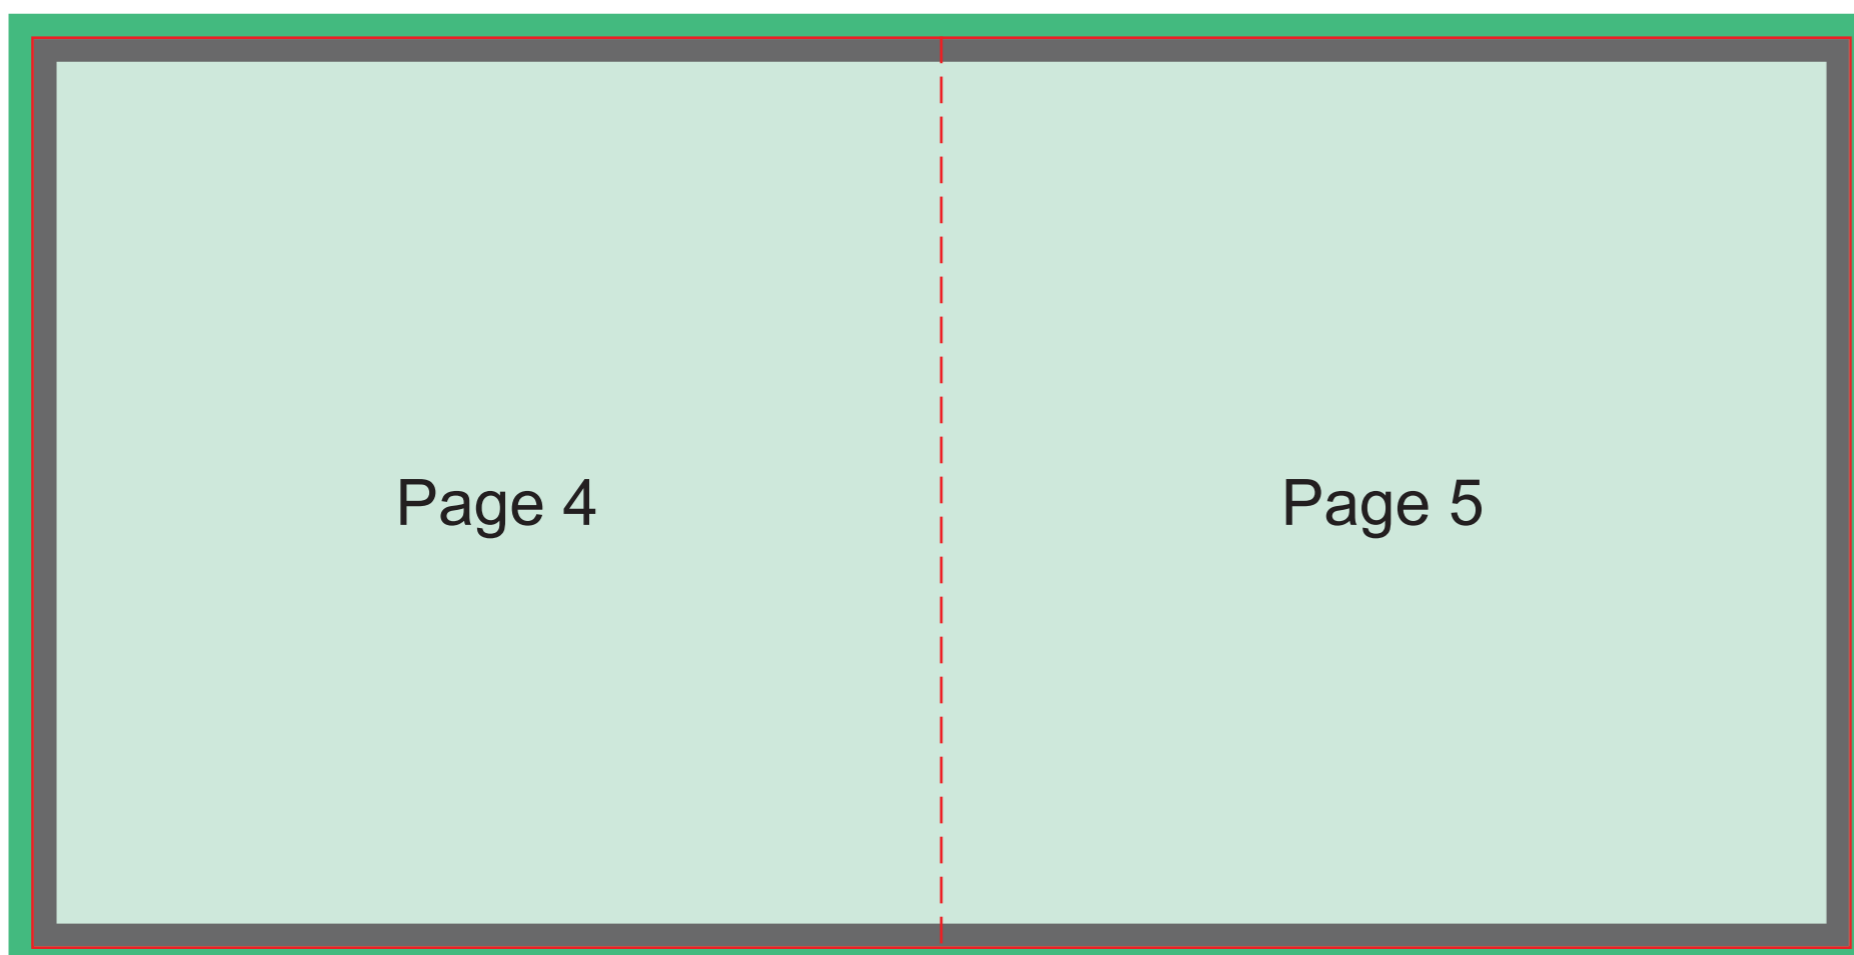

8 x Page Booklet

DiskBank

Artwork requirements

FILE FORMAT	:	JPG PDF EPS
RESOLUTION	:	300dpi
COLOUR MODE	:	CMYK
FONTS	:	EMBEDDED OUTLINED
BLEED AREA	:	3mm
SAFE ARTWORK AREA	:	3mm SHORT CUTLINE

Template guide

BLEED AREA	:	
CUTLINE	:	
FOLD LINE	:	
SAFE ARTWORK AREA	:	

120mm

120mm 120mm