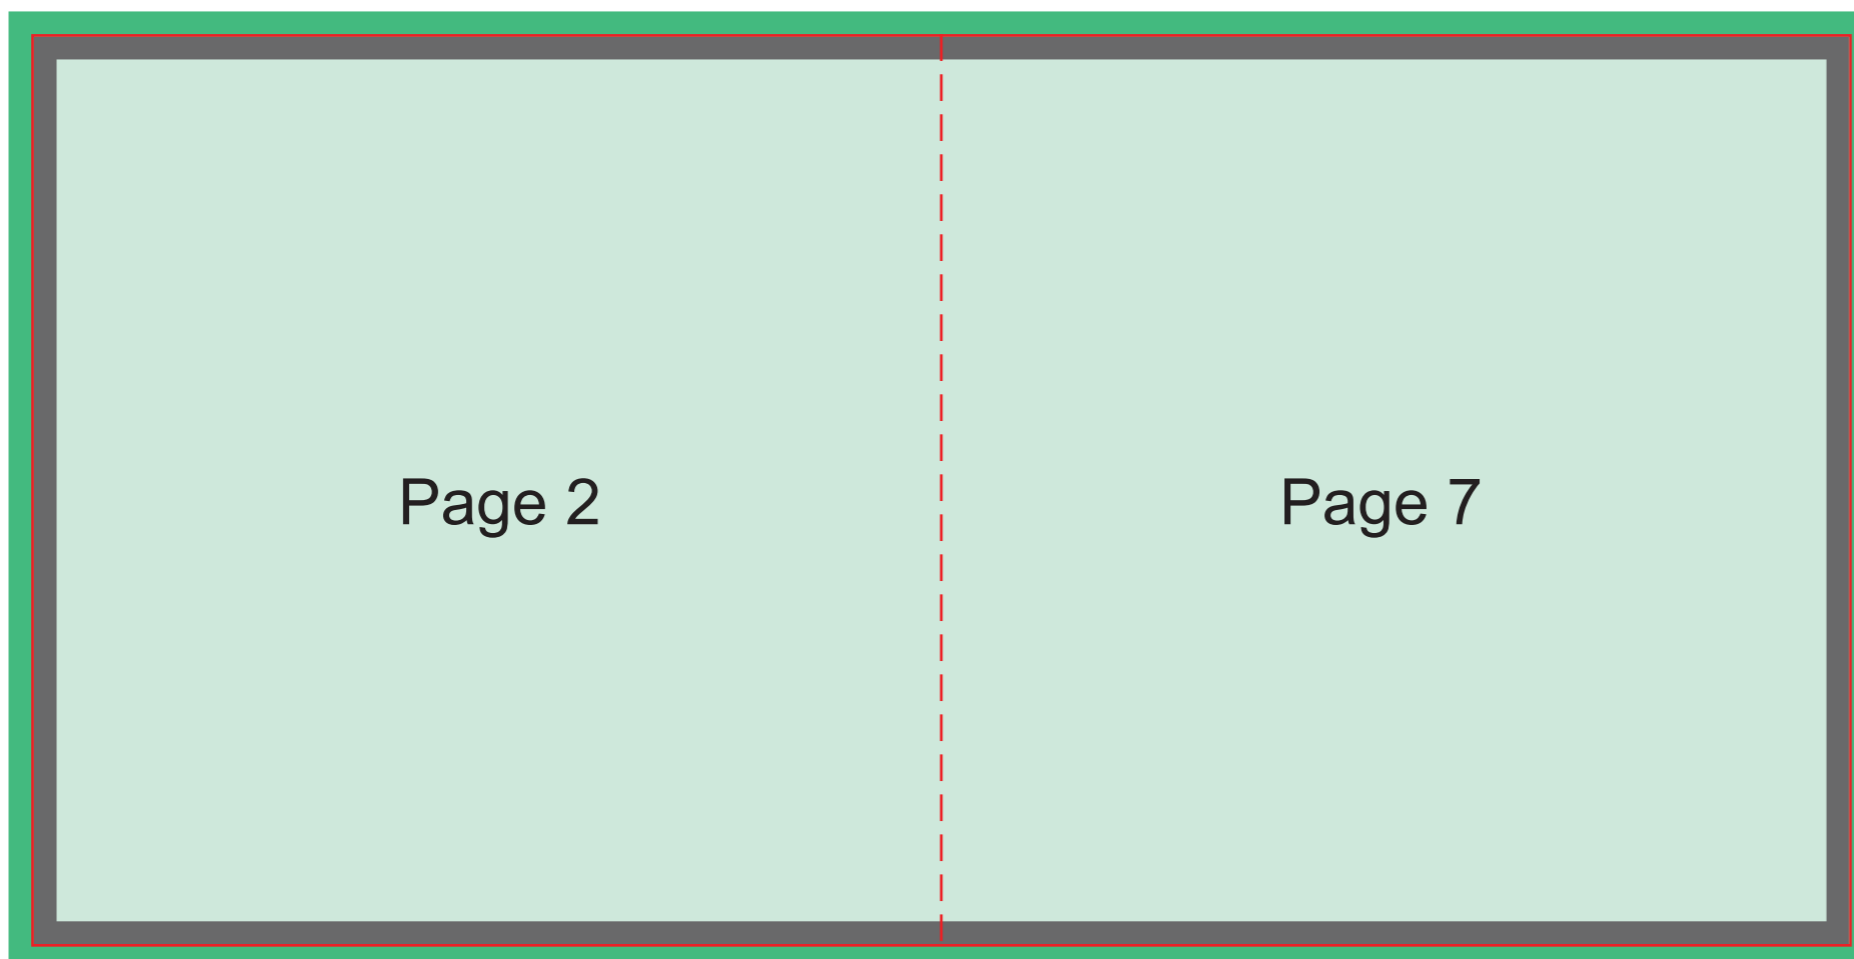

8 x Page Booklet

DiskBank

Artwork requirements

FILE FORMAT	:	JPG PDF EPS
RESOLUTION	:	300dpi
COLOUR MODE	:	CMYK
FONTS	:	EMBEDDED OUTLINED
BLEED AREA	:	3mm
SAFE ARTWORK AREA	:	3mm SHORT CUTLINE

Template guide

BLEED AREA	:	
CUTLINE	:	
FOLD LINE	:	
SAFE ARTWORK AREA	:	

120mm

120mm 120mm