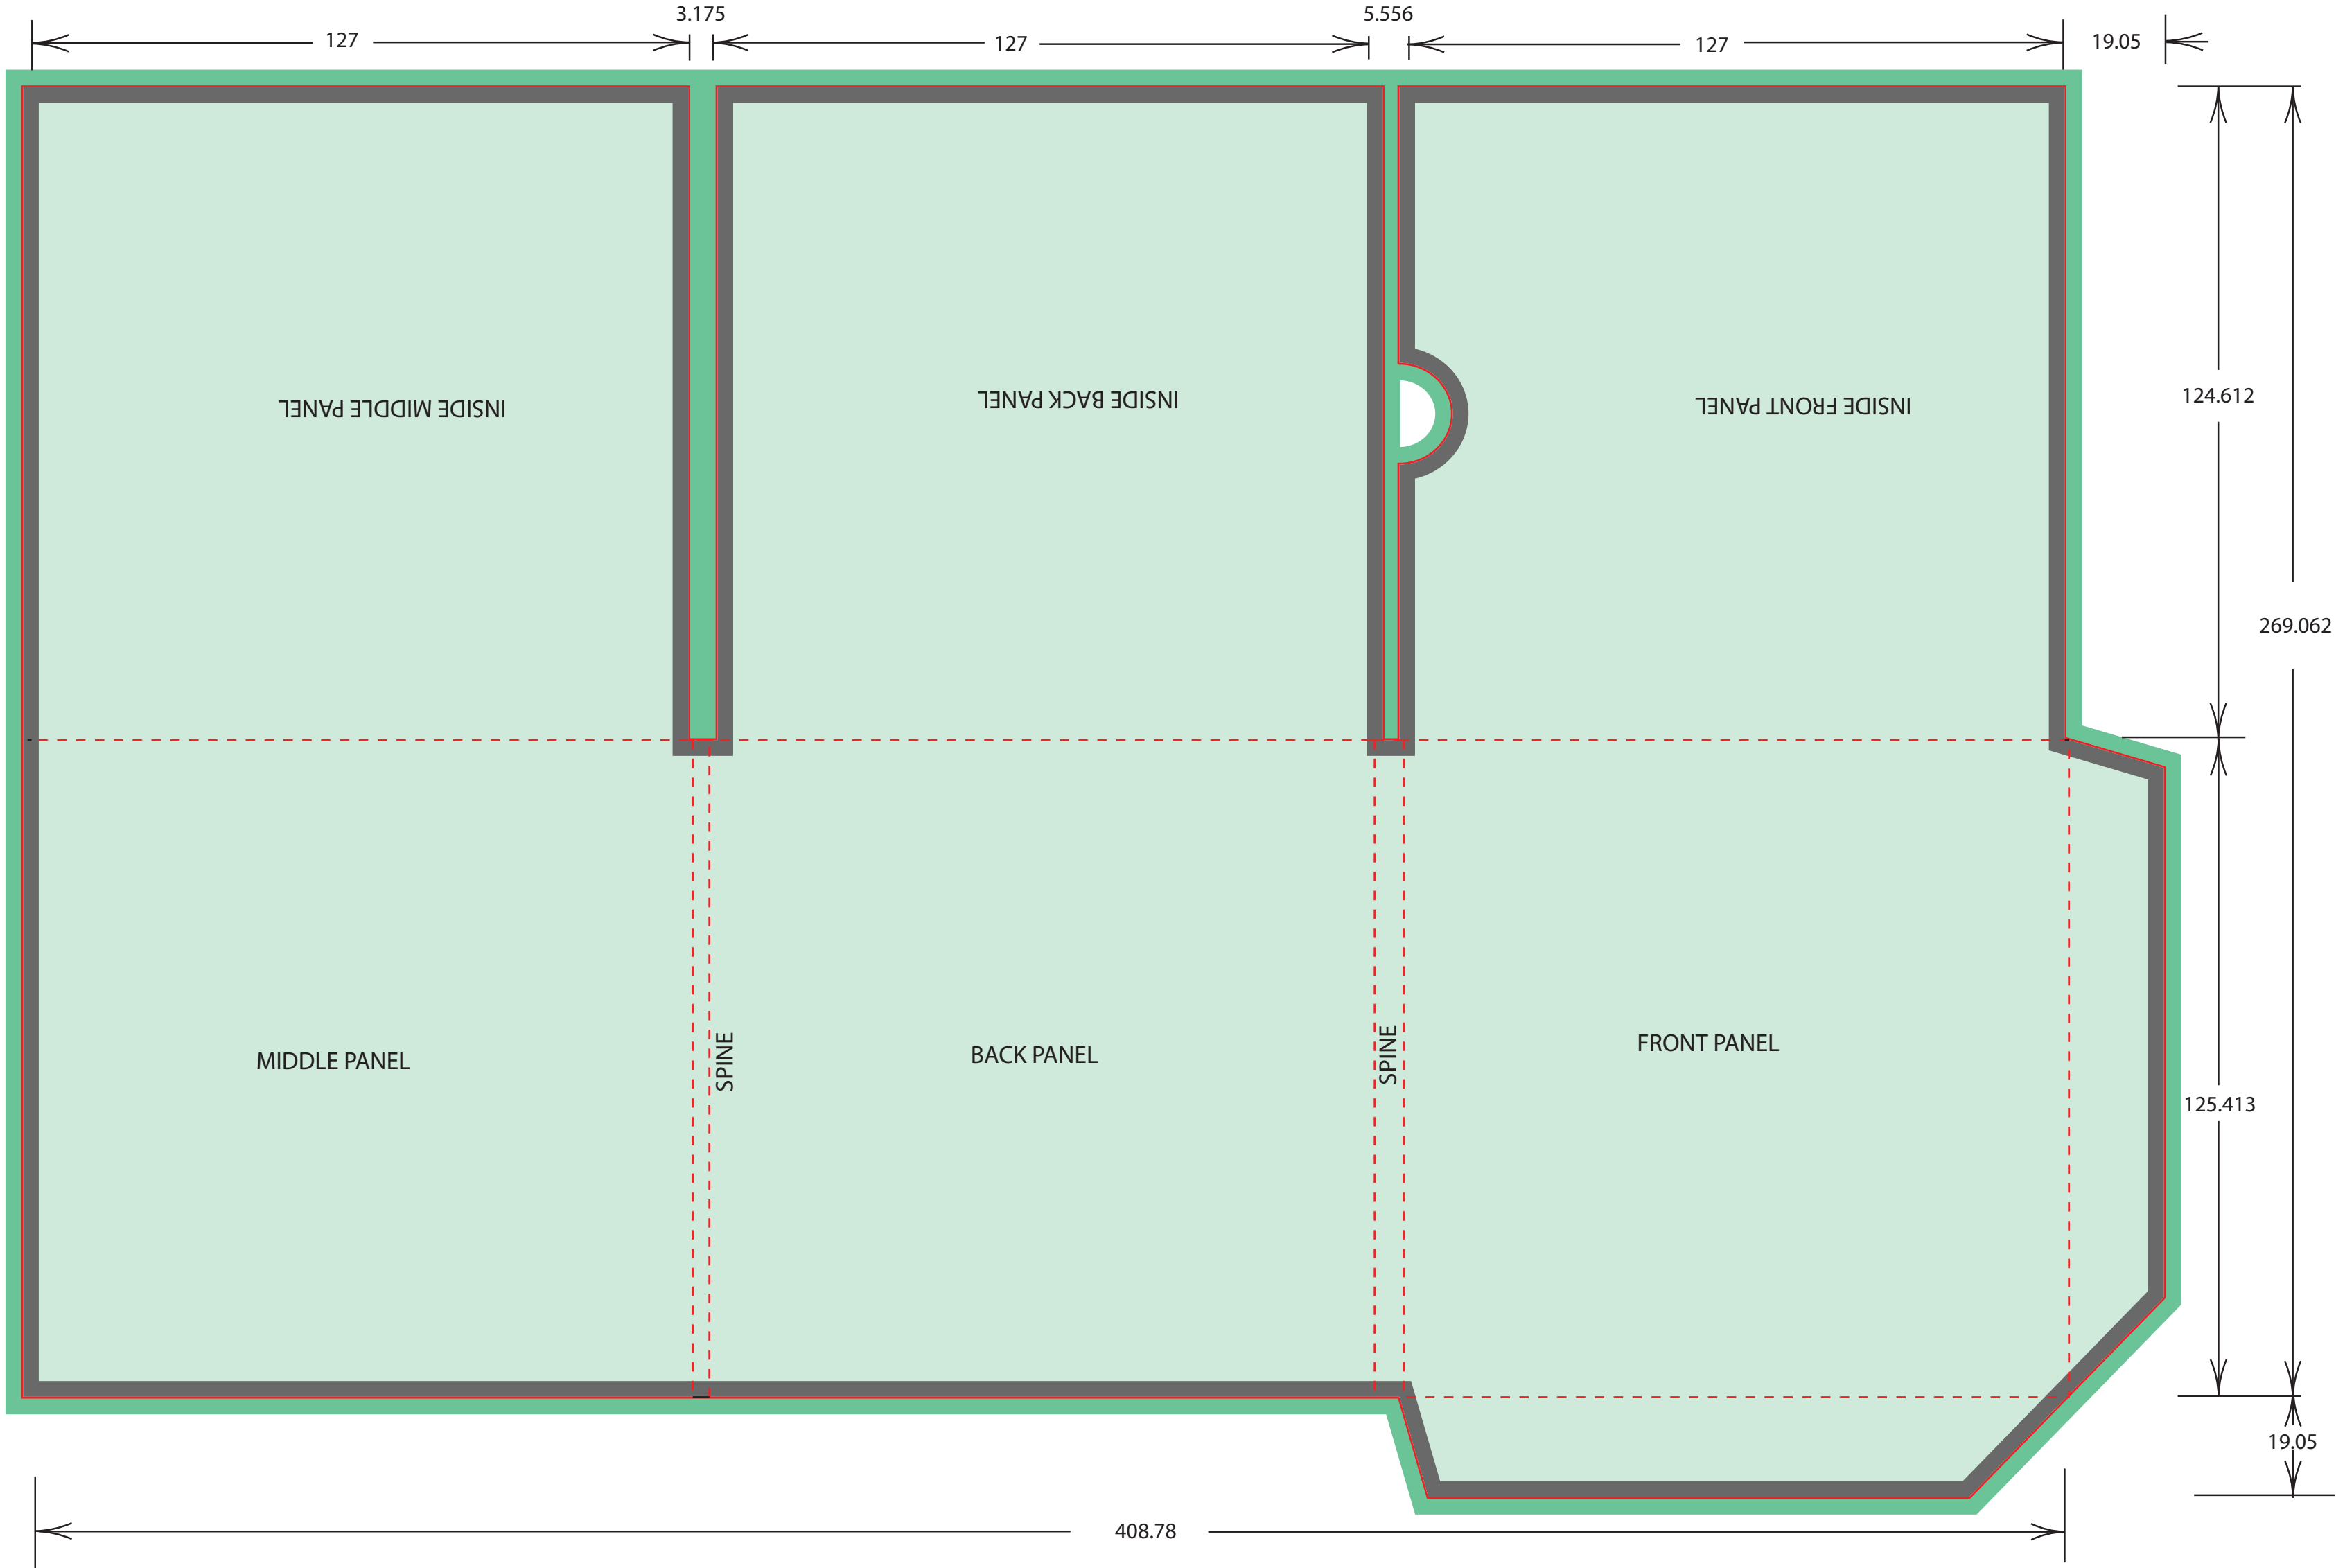

6 Panel Gatefold Sleeve (Single Disc on LHS)

DiskBank

PLEASE INCLUDE A MINIMUM OF 3MM BLEED

Artwork requirements

- FILE FORMAT : JPG | PDF | EPS
- RESOLUTION : 300dpi
- COLOUR MODE : CMYK
- FONTS : EMBEDDED | OUTLINED
- BLEED AREA : 3mm
- SAFE ARTWORK AREA : 3mm SHORT CUTLINE

Template guide

- BLEED AREA :
- CUTLINE :
- FOLD LINE :
- SAFE ARTWORK AREA :