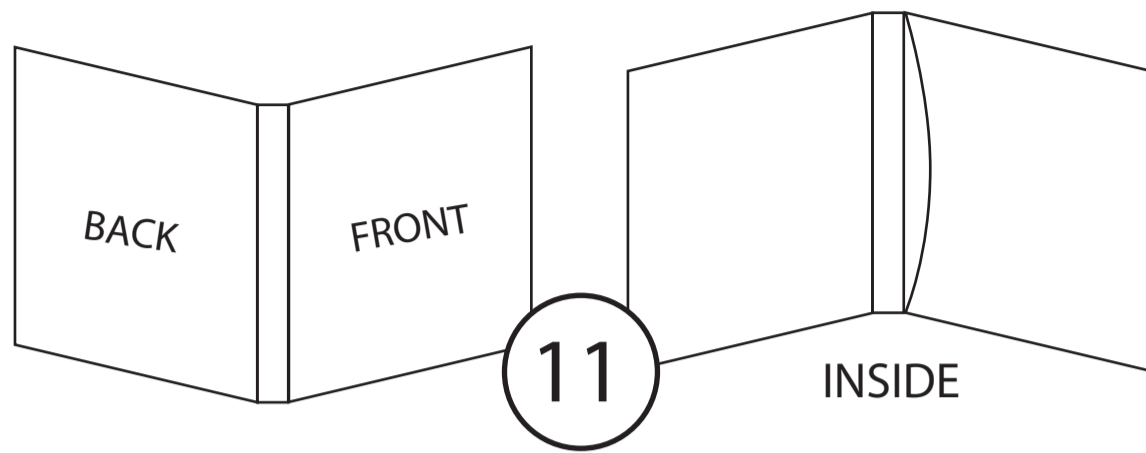

4 Panel Gatefold Sleeve

Double Pocket (2 Discs/Disc & Booklet)

DiskBank

Artwork requirements

- FILE FORMAT : JPG | PDF | EPS
- RESOLUTION : 300dpi
- COLOUR MODE : CMYK
- FONTS : EMBEDDED | OUTLINED
- BLEED AREA : 3mm
- SAFE ARTWORK AREA : 3mm SHORT CUTLINE

Template guide

- BLEED AREA :
- CUTLINE :
- FOLD LINE :
- SAFE ARTWORK AREA :