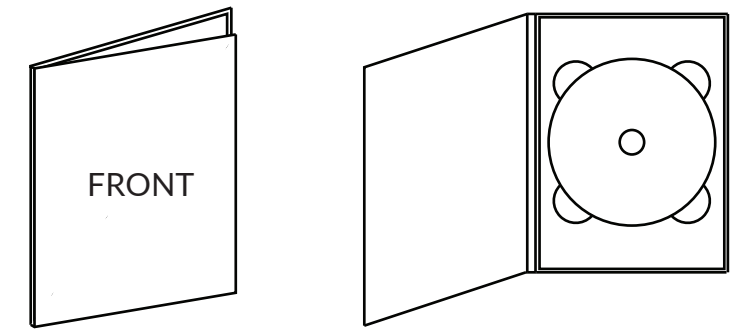

4 Panel DVD DigiCase

DiskBank

Artwork requirements

- FILE FORMAT : JPG | PDF | EPS
- RESOLUTION : 300dpi
- COLOUR MODE : CMYK
- FONTS : EMBEDDED | OUTLINED
- BLEED AREA : 3mm
- SAFE ARTWORK AREA : 3mm SHORT CUTLINE

Template guide

- BLEED AREA :
- CUTLINE :
- FOLD LINE :
- SAFE ARTWORK AREA :