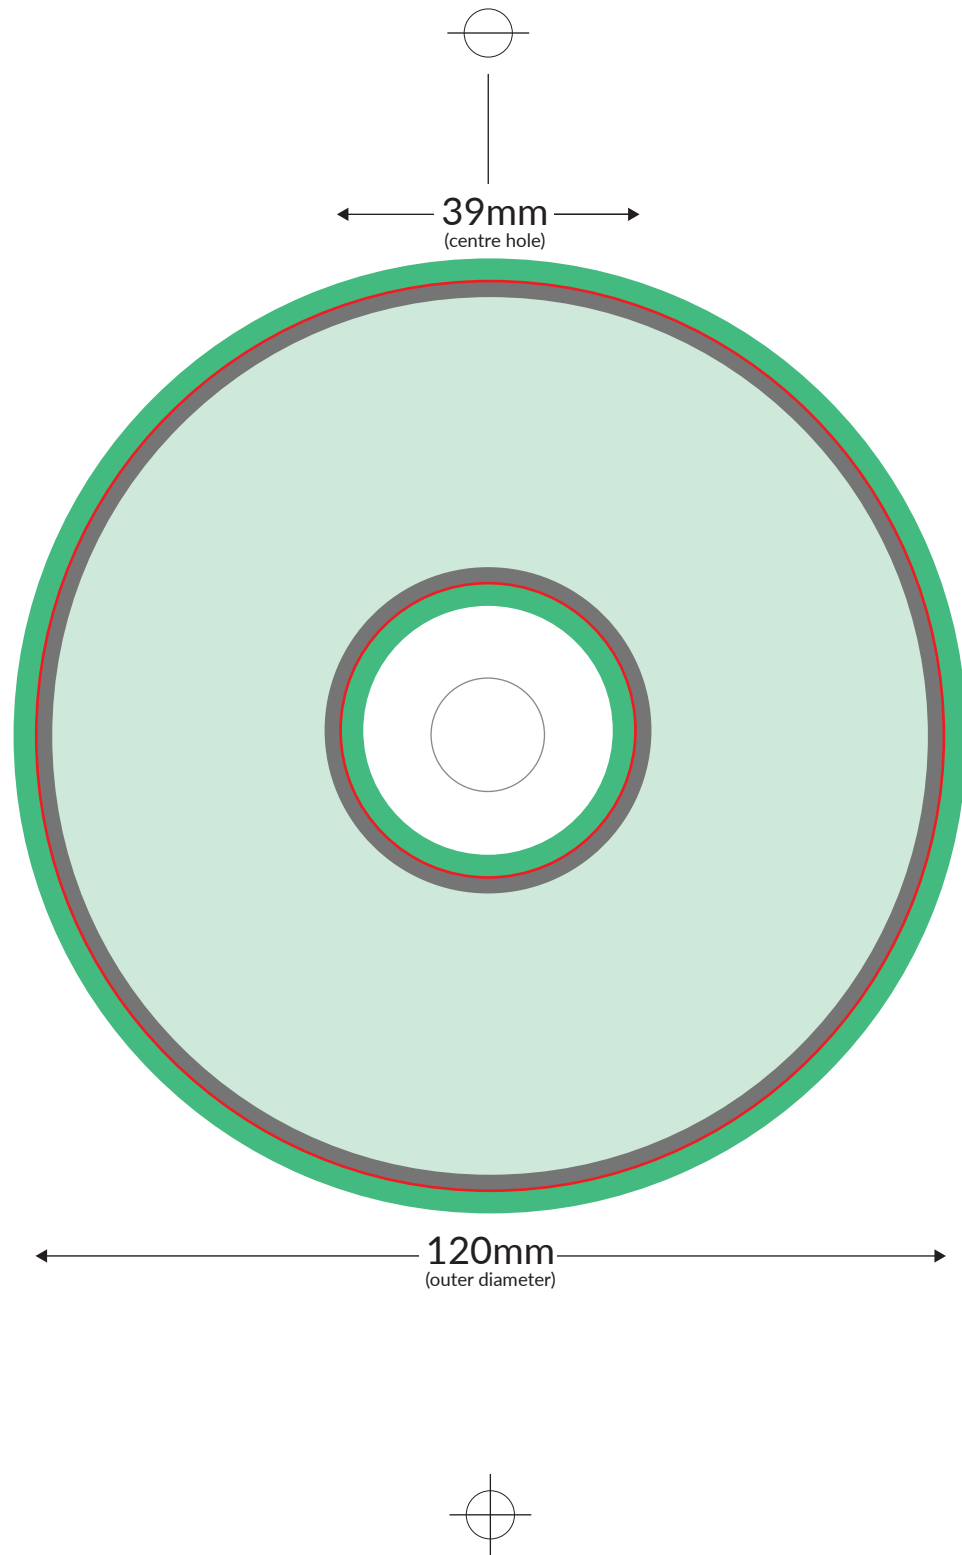

Large Hole Disc

DiskBank

Artwork requirements

FILE FORMAT	:	JPG PDF EPS
RESOLUTION	:	300dpi
COLOUR MODE	:	CMYK
FONTS	:	EMBEDDED OUTLINED
BLEED AREA	:	3mm
SAFE ARTWORK AREA	:	3mm SHORT CUTLINE

Template guide

BLEED AREA	:	
CUTLINE	:	
FOLD LINE	:	
SAFE ARTWORK AREA	:	